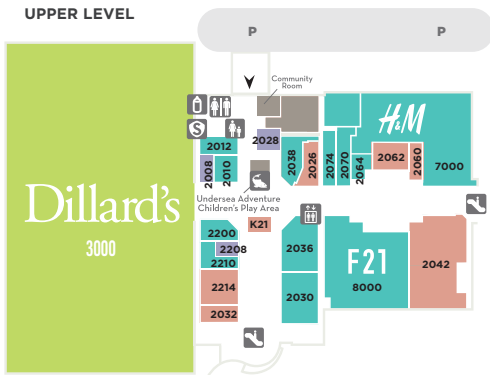

LA PALMERA MALL DIRECTORY

UPPER LEVEL

GUEST SERVICES

- ATM
- Concierge • Strollers • Information
- Community Booth
- Security Office
- Purchase Gift Cards

FACILITIES

- Restrooms
- Family Restrooms
- Nursing Station
- Escalators
- Elevators
- Mall Entrance

FEATURES

- Aquarium
- Fountain
- Valet
- EV Charging Stations

LA PALMERA CORPUS CHRISTI

- Located adjacent to Mall Shoe Service
- Located adjacent Grimaldi's Pizzeria