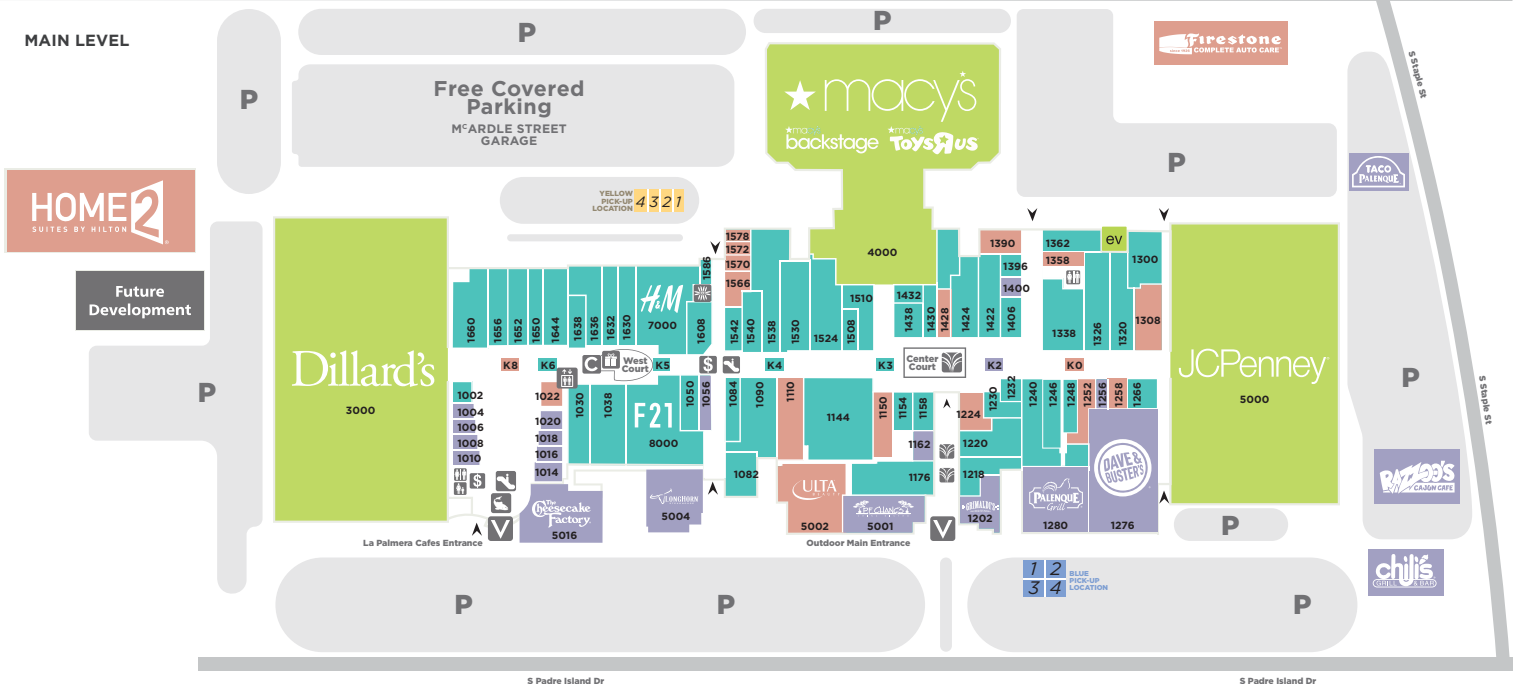

MAIN LEVEL

STORE DIRECTORY

DEPARTMENT STORES

- 3000 Dillard's (361) 991-7300
- 5000 JCPenney (361) 991-7251
- 4000 Macy's (361) 994-2238

STYLE FOR HER

- 1422 Aerie (361) 737-0939
- 1030 Aéropostale (361) 991-0418
- 1326 American Eagle Outfitters (361) 991-4224
- 1248 BoxLunch (361) 288-2870
- 1524 Buckle (361) 991-0818
- 1660 Champs Sports (361) 985-0189
- 1084 Crocs (361) 980-3707
- 2070 Dallas Cowboys Pro Shop (972) 785-4528
- 3000 Dillard's (361) 991-7300
- 1252 Earthbound Trading Co. (361) 232-5467
- 1090 Express (361) 991-0413
- 1320 Foot Locker (361) 992-5393
- 8000 Forever 21 (361) 360-7922
- 1430 francesca's (361) 360-1909
- 7000 H&M (855) 466-7467
- 1424 Hollister (361) 249-9671
- 1636 Hot Topic (361) 991-7251
- 5000 JCPenney (361) 991-7251
- 1038 JD Sports (361) 906-0625
- 1508 Journeys (361) 991-0229
- 1338 Lululemon (361) 900-2071
- 1150 MAC Cosmetics (361) 991-7300 ext. 5038
- 4000 Macy's (361) 994-2238
- 4000 Macy's Backstage (361) 994-2238
- 4000 Macy's Toys"R"Us (361) 986-0818
- 1510 Michael Kors (361) 980-0818
- 1406 Oakley (361) 991-4383
- 1530 PacSun (361) 991-2328
- 1144 PINK (361) 244-5264
- 2064 Rosetta Kay Fashion (361) 985-0443
- 1540 Soma Intimates (361) 991-7952
- K5 Sunglass Hut (361) 991-8672
- 1432 Sunglass Hut International (361) 792-7632
- 1538 Tillys (361) 371-8607
- 1246 Torrid (361) 991-4383
- 5002 Ulta Beauty (361) 991-0229
- 1632 Vans (361) 991-2328
- 1144 Victoria's Secret (361) 353-0039
- 1240 Windsor (361) 992-5868
- 1644 Zumiez (361) 992-5868

SPORTS & FITNESS FASHIONS

- 1660 Champs Sports (361) 985-0189
- 2070 Dallas Cowboys Pro Shop (972) 785-4528
- 1320 Foot Locker (361) 992-5393
- 1038 JD Sports (361) 906-0625
- 1652 Kid's Foot Locker (361) 993-2629
- 1002 Lids (361) 980-0441
- 1338 Lululemon (361) 900-2071
- 1406 Oakley (361) 980-1154

CARDS & GIFTS

- 1248 BoxLunch (361) 288-2870
- 2038 Build-A-Bear Workshop (361) 360-7926
- 1430 francesca's (361) 360-1909
- 2030 Hallmark (361) 991-7147
- 1266 Spencer's (361) 992-2145

KIDS CORNER

- 1248 BoxLunch (361) 288-2870
- 1524 Buckle (361) 991-0818
- 2038 Build-A-Bear Workshop (361) 360-7926
- 1220 Carter's (361) 993-0213
- 1656 The Children's Place (361) 992-9899
- 2200 Claire's (361) 906-0860
- 1084 Crocs (361) 980-3707
- 3000 Dillard's (361) 425-7577
- 2012 Goo Goo Boujee (855) 466-7467
- 7000 H&M (361) 991-7251
- 5000 JCPenney (361) 906-0625
- 1038 JD Sports (361) 993-1173
- 1630 Journeys Kidz (361) 993-2629
- 1652 Kid's Foot Locker (361) 993-2629
- 4000 Macy's (361) 994-2238
- 4000 Macy's Toys R Us (361) 994-2238
- 1218 OshKosh B'gosh (361) 993-0213
- 1538 Tillys (361) 792-7632

JEWELRY